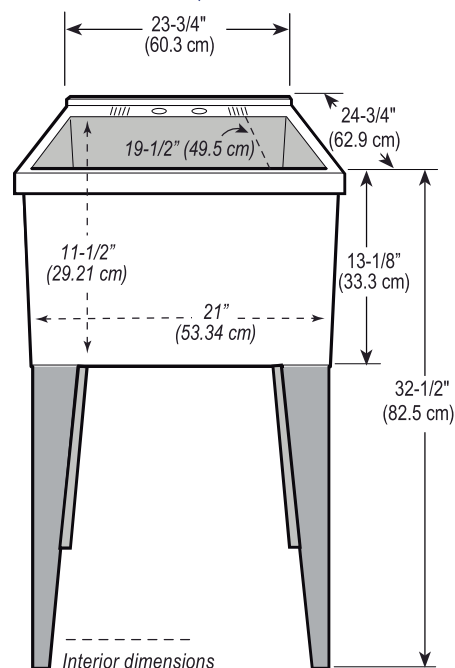

STANDARD SINK WITH STEEL LEGS

Essential Sink Kit

PRODUCT DESCRIPTION

Heavy-duty construction and high capacity, complete with heavy-gauge steel legs! The popular Cashel Heavy-Duty Essential utility sink is the upgraded workhorse of the Cashel laundry tub line, and perfect for laundry or utility room, garage, studio, pantry or greenhouse. A durable and versatile workspace with a 20-gallon capacity and self-draining soap holders, with a stain and rust resistant high-impact polypropylene sink in your choice of white or granite colors. Installs with everyday tools, and accepts any 4" mini-spread or center-set faucet. Also takes 8" wide-spread faucets.

PRODUCT SPECIFICATIONS

1. **Model #:** 1960-20-21/22 SL
2. **Material:** High-Impact Polypropylene; Heavy-Gauge Steel
3. **Colors:** White or (shown) Granite
4. **Size:** 23 3/4"W x 24 3/4"D x 32 1/2"H
5. **Weight:** 14 Lbs.
6. **Capacity:** 20 Gallons
7. **Overflow:** 20 Gallons
8. **Includes:** Sink; leg kit ((4 heavy-gauge steel legs, 4 adjustable levelers, bolts and nuts*); slip joint/ nut*; washer*; rubber drain stopper*, drain strainer*; installation instructions

*UHK